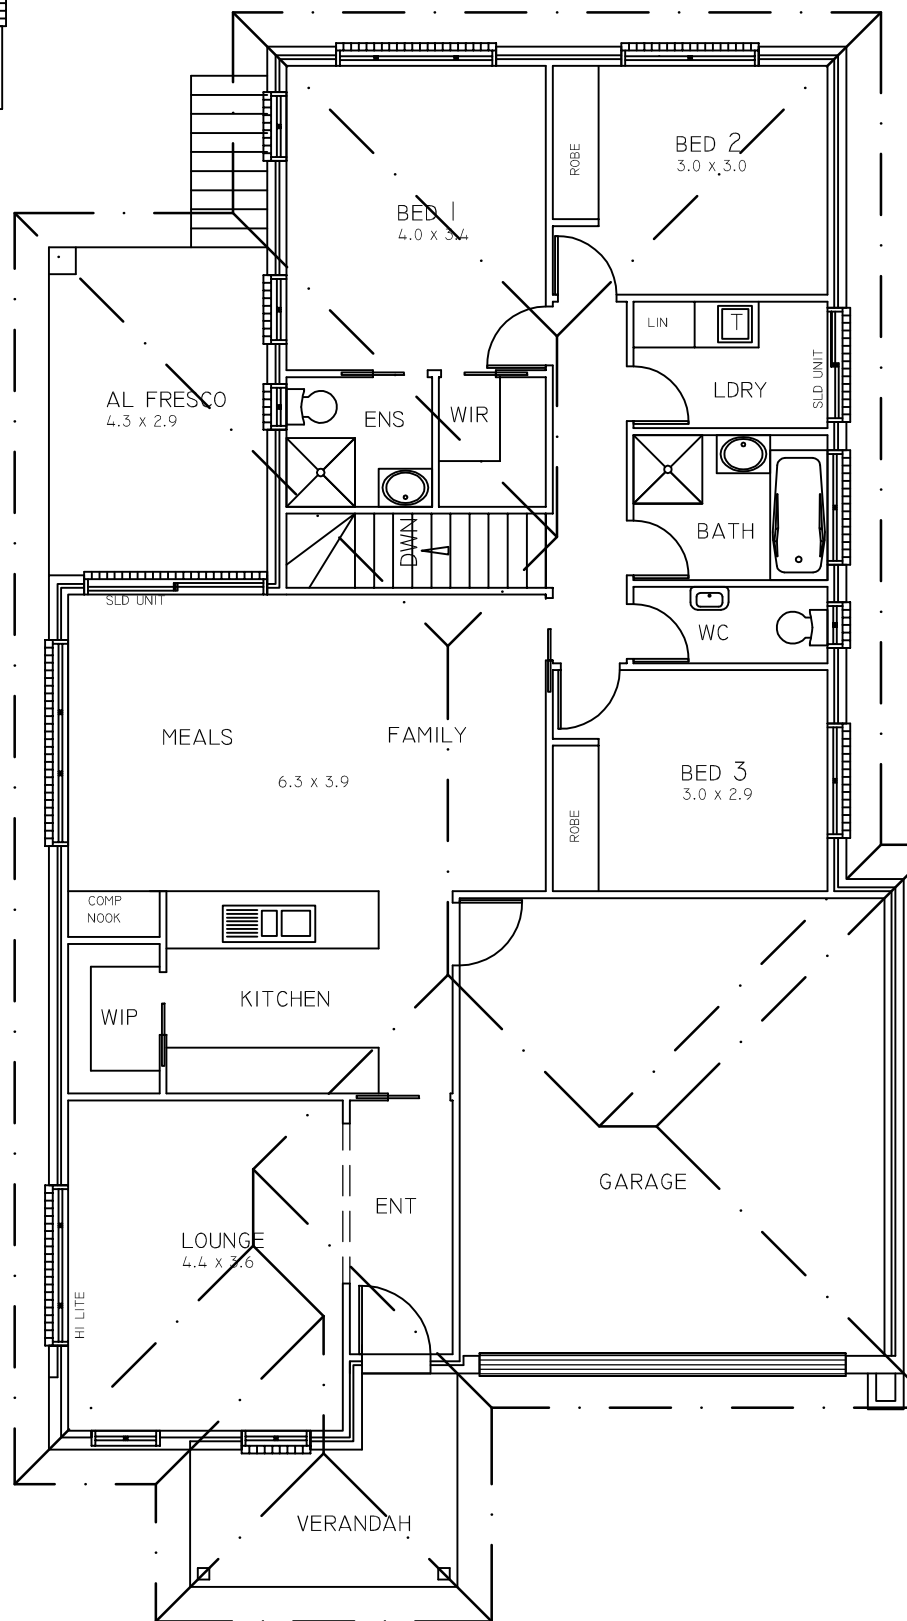

RESIDENCE 178.94 SQM  
GARAGE 37.43 SQM  
AL FRESCO 12.29 SQM  
VERANDAH 7.51 SQM

LOT 211 GOOGONG

exclusive constructions