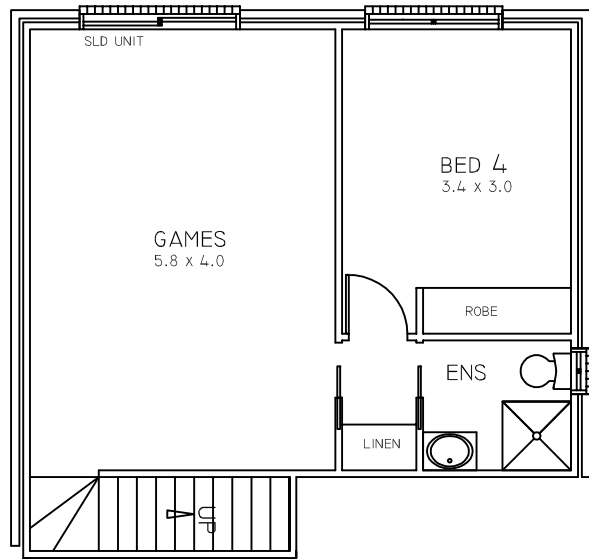

RESIDENCE 178.94 SQM  
GARAGE 37.43 SQM  
AL FRESCO 12.29 SQM  
VERANDAH 7.51 SQM

LOT 211 GOOGONG

exclusive constructions